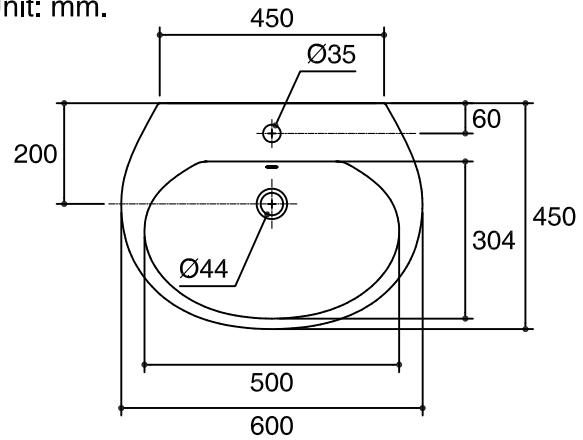

Dimensions are approximate.

Unit: mm.

SKU	K-11016X-1-WK/K-11017X-WK
Name	TOM TOMM
Description	PEDESTAL LAVATORY

KARAT

* The recommended dimension for installation can be adjusted according to user preferences and layout.