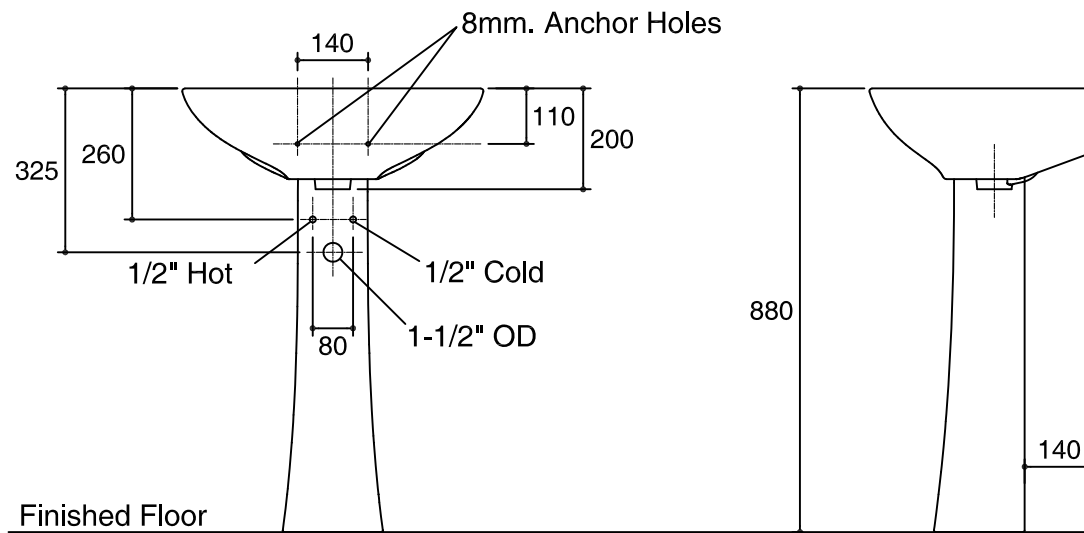

Dimensions are approximate.

Unit: mm.

SKU	K-11016X-1-WK/K-11017X-WK
Name	TOM TOMM
Description	PEDESTAL LAVATORY

KARAT

* The recommended dimension for installation can be adjusted according to user preferences and layout.